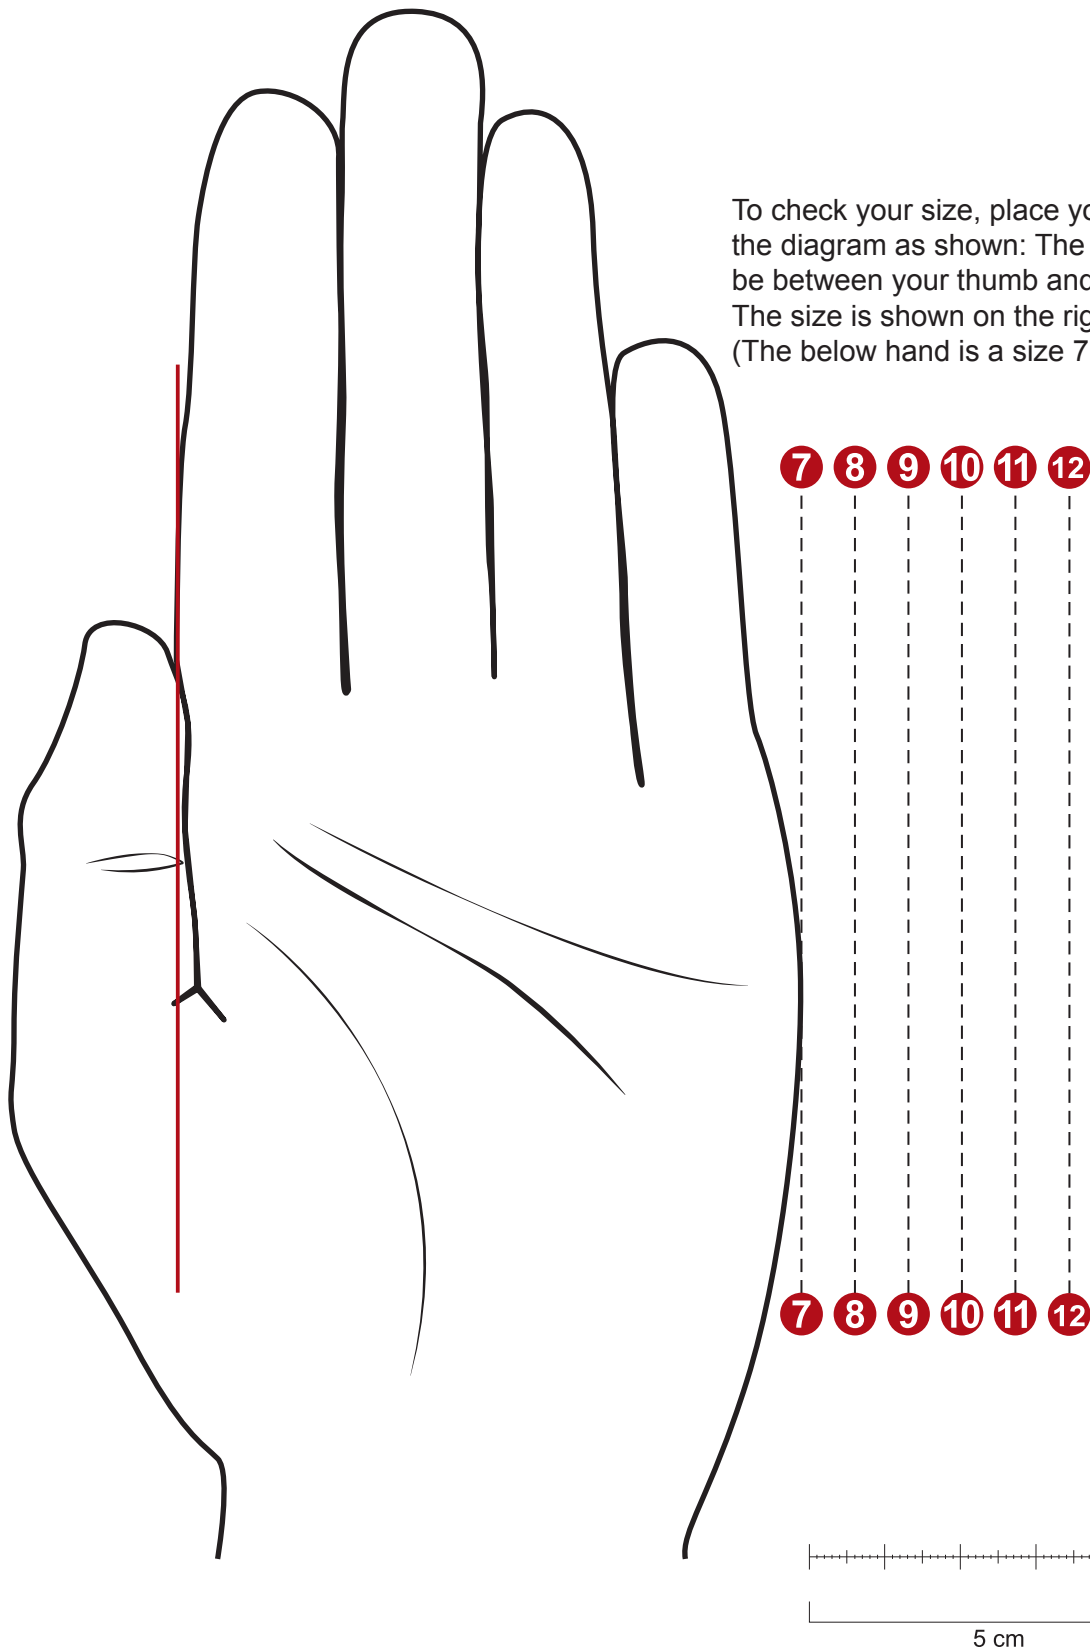

# Worker Glove

## A4-measuring template

**NOTE:**

To get an exact measurement, ensure you print the page in actual size, by deselecting the match paper size option.